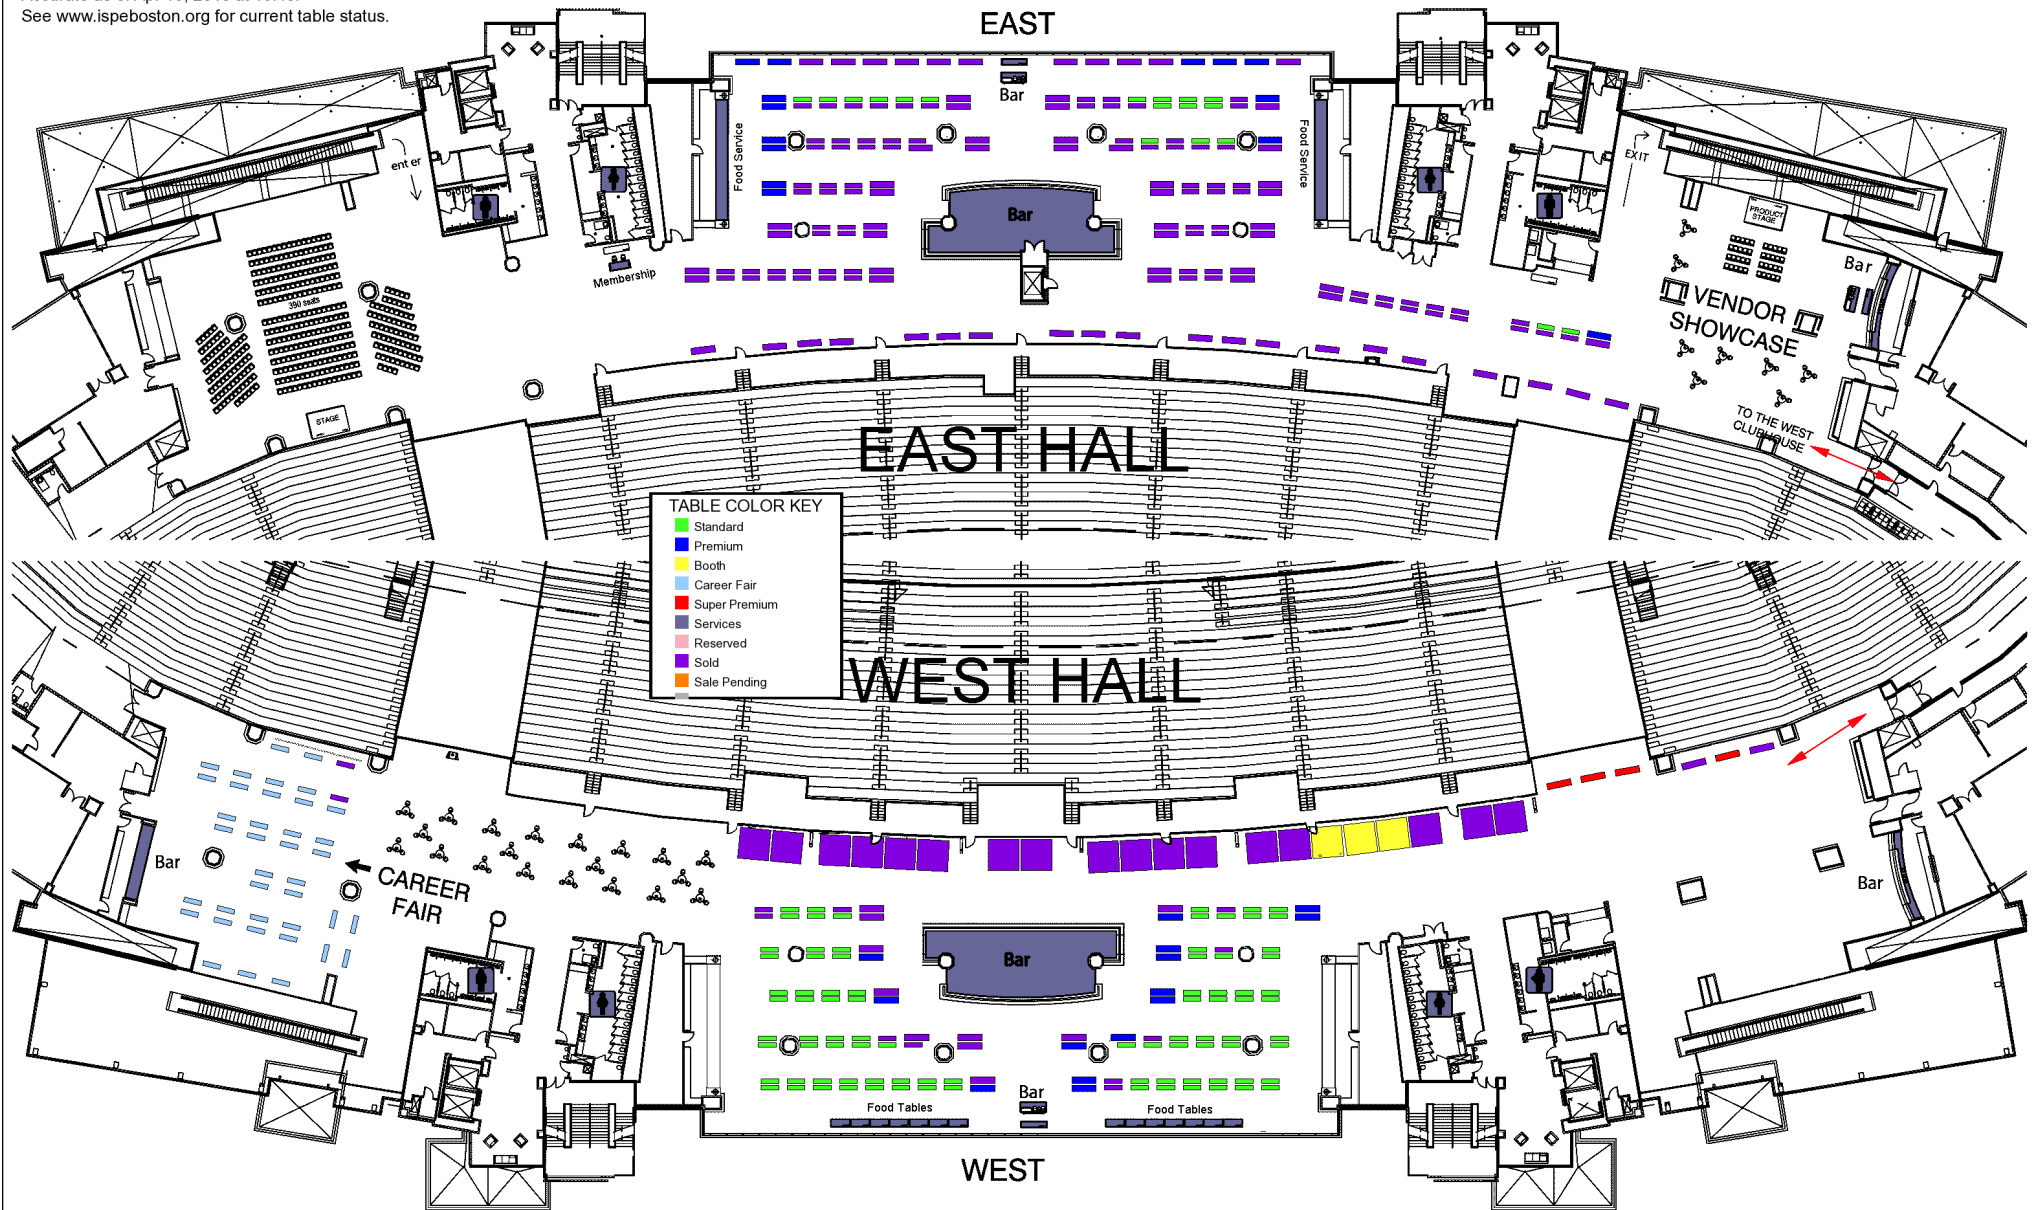

Boston Area Chapter Product Show 2015

Accurate as of Apr 16, 2015 at 16:45.
See www.ispeboston.org for current table status.

Gillette Stadium, Foxborough, Massachusetts